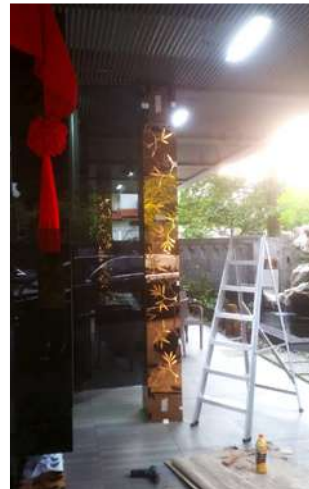

STRUCTURAL ELEMENTS

PRIVATE RESIDENCE. THOMSON GREEN

📍 Singapore

Fabrication and Installation
Synergraphic

Design Execution
Synergraphic Artists
and Artisans