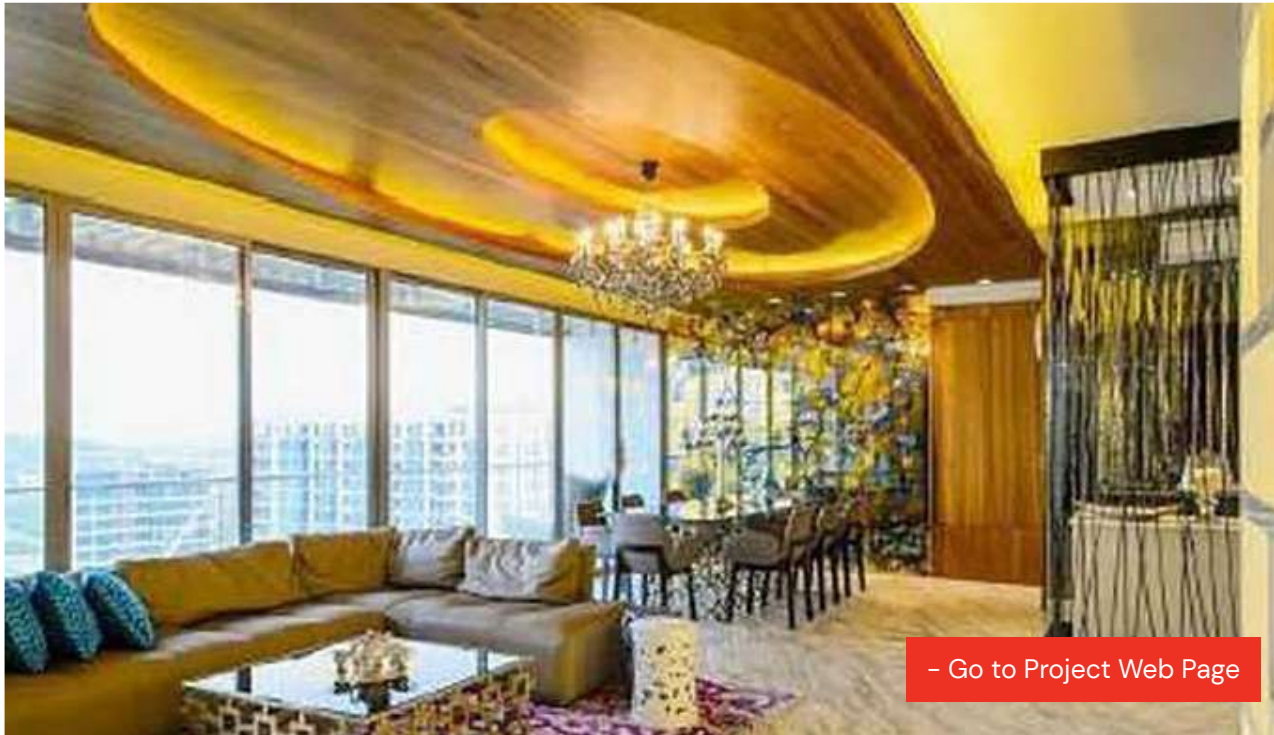

[- Go to Project Web Page](#)