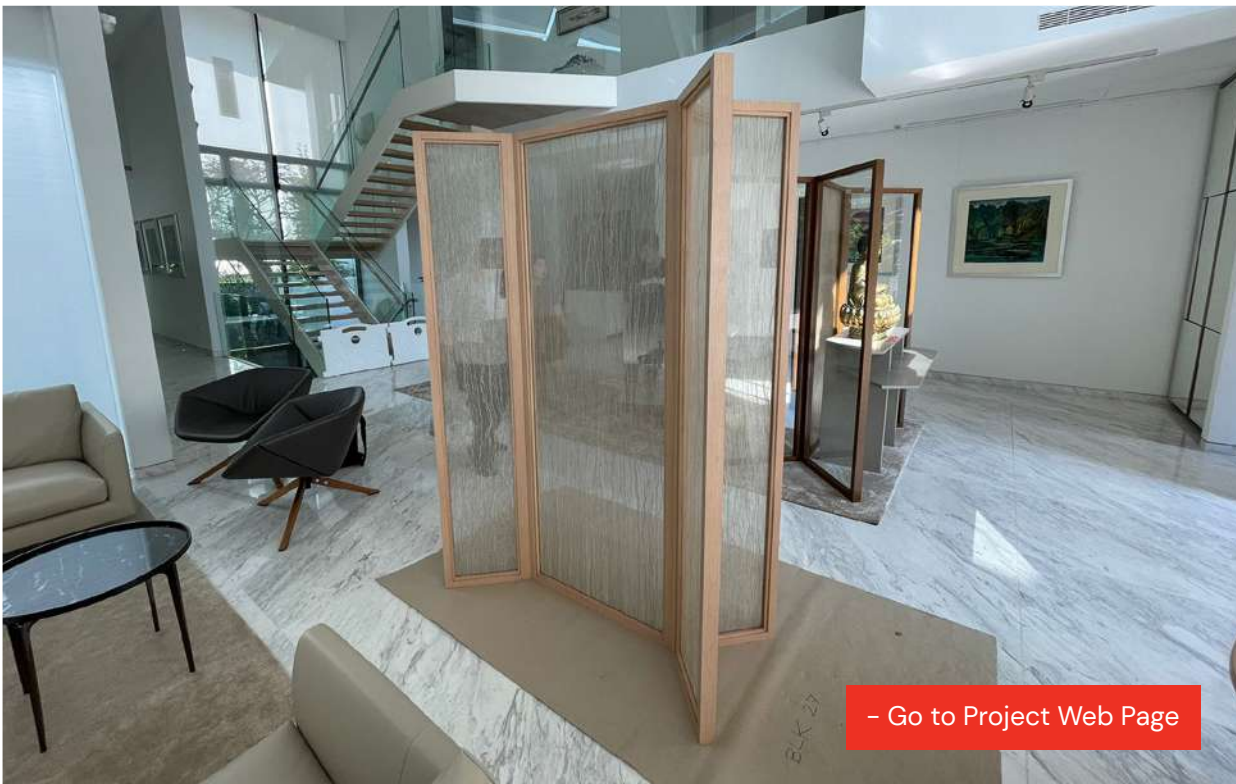

[- Go to Project Web Page](#)