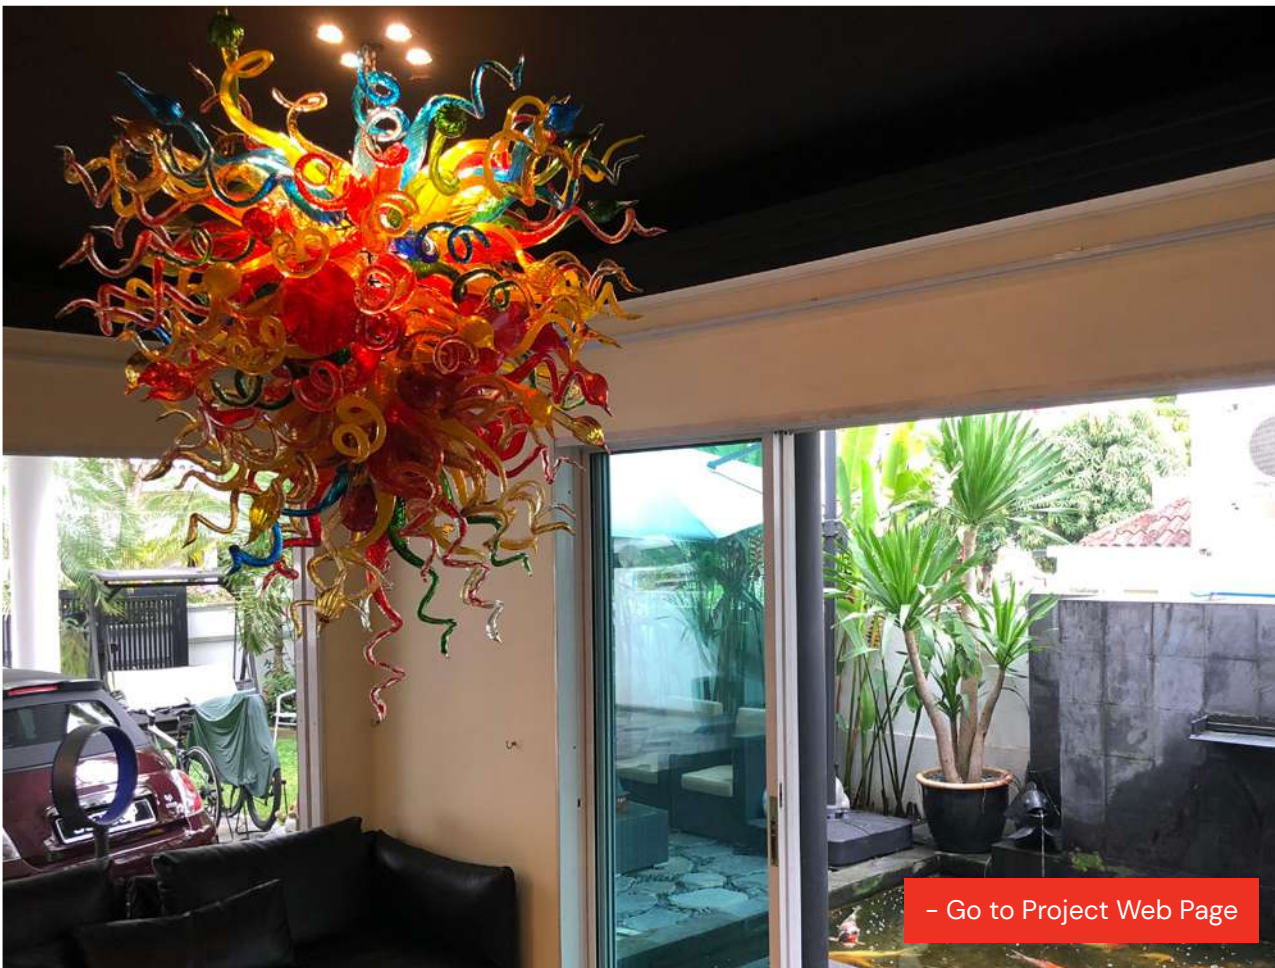

# PRIVATE RESIDENCE, JALAN SEJARA

📍 Singapore

Fabrication and Installation  
Synergraphic

Architect  
Yumi Architects

Design Execution  
Synergraphic Artists and Artisans

- Go to Project Web Page

LIGHTING